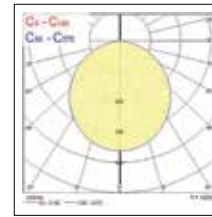

Colossal Ceiling Rose

Suspension Kit 400/600mm

Concord Colossal surface wall & suspended

Photometric Data

400mm Opal

400mm Prismatic

600mm Opal

600mm Prismatic