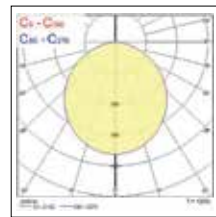

Colossal Ceiling Rose

Suspension Kit 400/600mm

Concord Colossal surface wall & suspended

Photometric Data

400mm Opal

400mm Prismatic

600mm Opal

600mm Prismatic