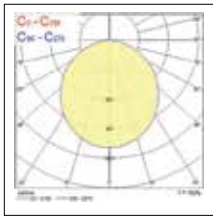

Colossal Ceiling Rose

Suspension Kit 400/600mm

Concord Colossal surface wall & suspended

Photometric Data

400mm Opal

400mm Prismatic

600mm Opal

600mm Prismatic