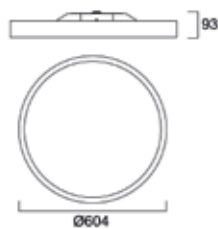

Colossal Ceiling Rose

Suspension Kit 400/600mm

Concord Colossal surface wall & suspended

Photometric Data

400mm Opal

400mm Prismatic

600mm Opal

600mm Prismatic

900mm Opal

900mm Prismatic

1200mm Opal

1200mm Prismatic

Dimensions (mm)

Concord

by **SYLVANIA**

Although every effort has been made to ensure accuracy in the compilation of the technical detail within this publication specifications and performance data are constantly changing. Current details should therefore be checked with Feilo Sylvania International Group Kft.