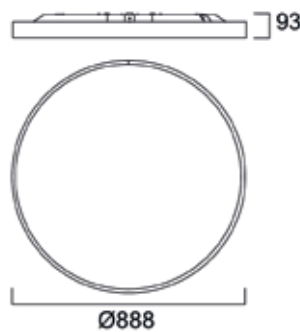

Colossal Ceiling Rose

Suspension Kit 400/600mm

Concord Colossal surface wall & suspended

Photometric Data

400mm Opal

400mm Prismatic

600mm Opal

600mm Prismatic

900mm Opal

900mm Prismatic

1200mm Opal

1200mm Prismatic

Dimensions (mm)

Concord

by **SYLVANIA**

Although every effort has been made to ensure accuracy in the compilation of the technical detail within this publication specifications and performance data are constantly changing. Current details should therefore be checked with Feilo Sylvania International Group Kft.