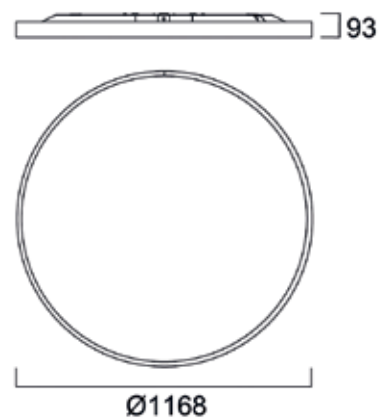

Colossal Ceiling Rose

Suspension Kit 400/600mm

Concord Colossal surface wall & suspended

Photometric Data

400mm Opal

400mm Prismatic

600mm Opal

600mm Prismatic

900mm Opal

900mm Prismatic

1200mm Opal

1200mm Prismatic

Dimensions (mm)

Concord

by **SYLVANIA**

Although every effort has been made to ensure accuracy in the compilation of the technical detail within this publication specifications and performance data are constantly changing. Current details should therefore be checked with Feilo Sylvania International Group Kft.