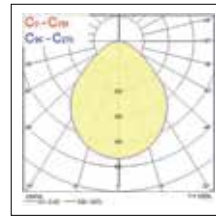

Colossal Ceiling Rose

Suspension Kit 400/600mm

Concord Colossal surface wall & suspended

Photometric Data

400mm Opal

400mm Prismatic

600mm Opal

600mm Prismatic