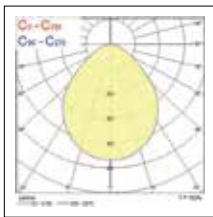

Colossal Ceiling Rose

Suspension Kit 400/600mm

Concord Colossal surface wall & suspended

Photometric Data

400mm Opal

400mm Prismatic

600mm Opal

600mm Prismatic

900mm Opal

900mm Prismatic

1200mm Opal

1200mm Prismatic

Dimensions (mm)

Concord

by **SYLVANIA**

Although every effort has been made to ensure accuracy in the compilation of the technical detail within this publication specifications and performance data are constantly changing. Current details should therefore be checked with Feilo Sylvania International Group Kft.