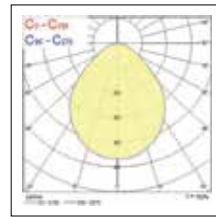

1200mm Prismatic