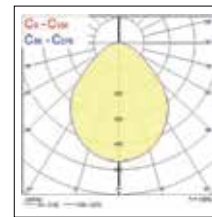

Colossal Ceiling Rose

Suspension Kit 400/600mm

Concord Colossal surface wall & suspended

Photometric Data

400mm Opal

400mm Prismatic

600mm Opal

600mm Prismatic

900mm Opal

900mm Prismatic

1200mm Opal

1200mm Prismatic

Dimensions (mm)

Concord

by **SYLVANIA**

Although every effort has been made to ensure accuracy in the compilation of the technical detail within this publication specifications and performance data are constantly changing. Current details should therefore be checked with Feilo Sylvania International Group Kft.